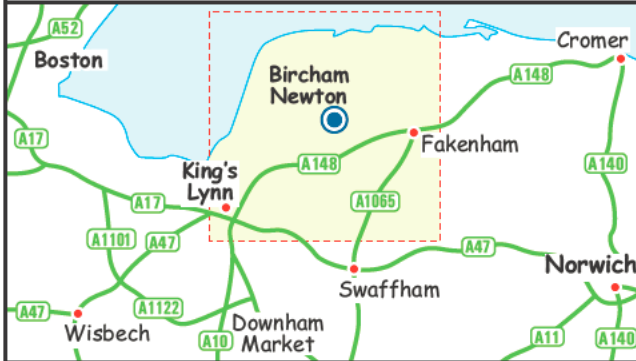

#### From Cambridge (M11 J14)

- Leave the M11 at Junction 14 (signed Newmarket A14 & Ely A10).
- Follow the A14 towards Newmarket.
- After approx. 5 miles on the A14, join the A10 (signed Ely & King's Lynn)
- Continue on the A10 for approx. 40 miles until you come to a roundabout, south of King's Lynn.
- Take the A149, continue over the 1st roundabout and at the 2nd roundabout take the A148 (signed Fakenham).
- Continue on the A148 for approx. 4 miles and turn left onto the B1153, at Hillington (see inset).

#### From Norwich

- Follow the A1067 and signs for Fakenham.
- On reaching Fakenham follow the A148 (signed King's Lynn).
- Continue on the A148 for approx. 6 miles, and turn right onto the B1454 (see inset).

#### From The North A17 / The Midlands A47

- Follow the A17 / A47 to King's Lynn.
- At the roundabout, south of King's Lynn. Take the A149, continue over the 1st roundabout and at the 2nd roundabout take the A148 (signed Fakenham).
- Continue on the A148 for approx. 4 miles and turn left onto the B1153, at Hillington (see inset).