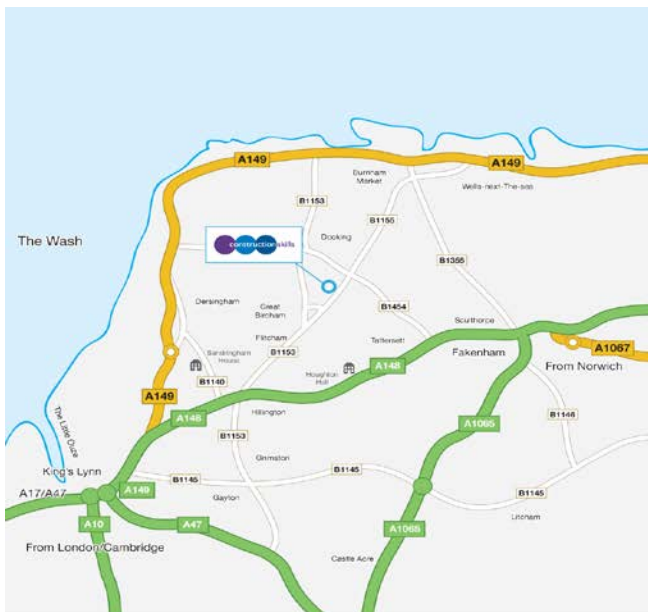

CITB & The National Construction College

Bircham Newton
King's Lynn
Norfolk
PE31 6RH

Tel: 0844 844 0466 / 0344 994 4433

Fax: 0300 456 7910

Email: nationalconstruction.college@citb.co.uk