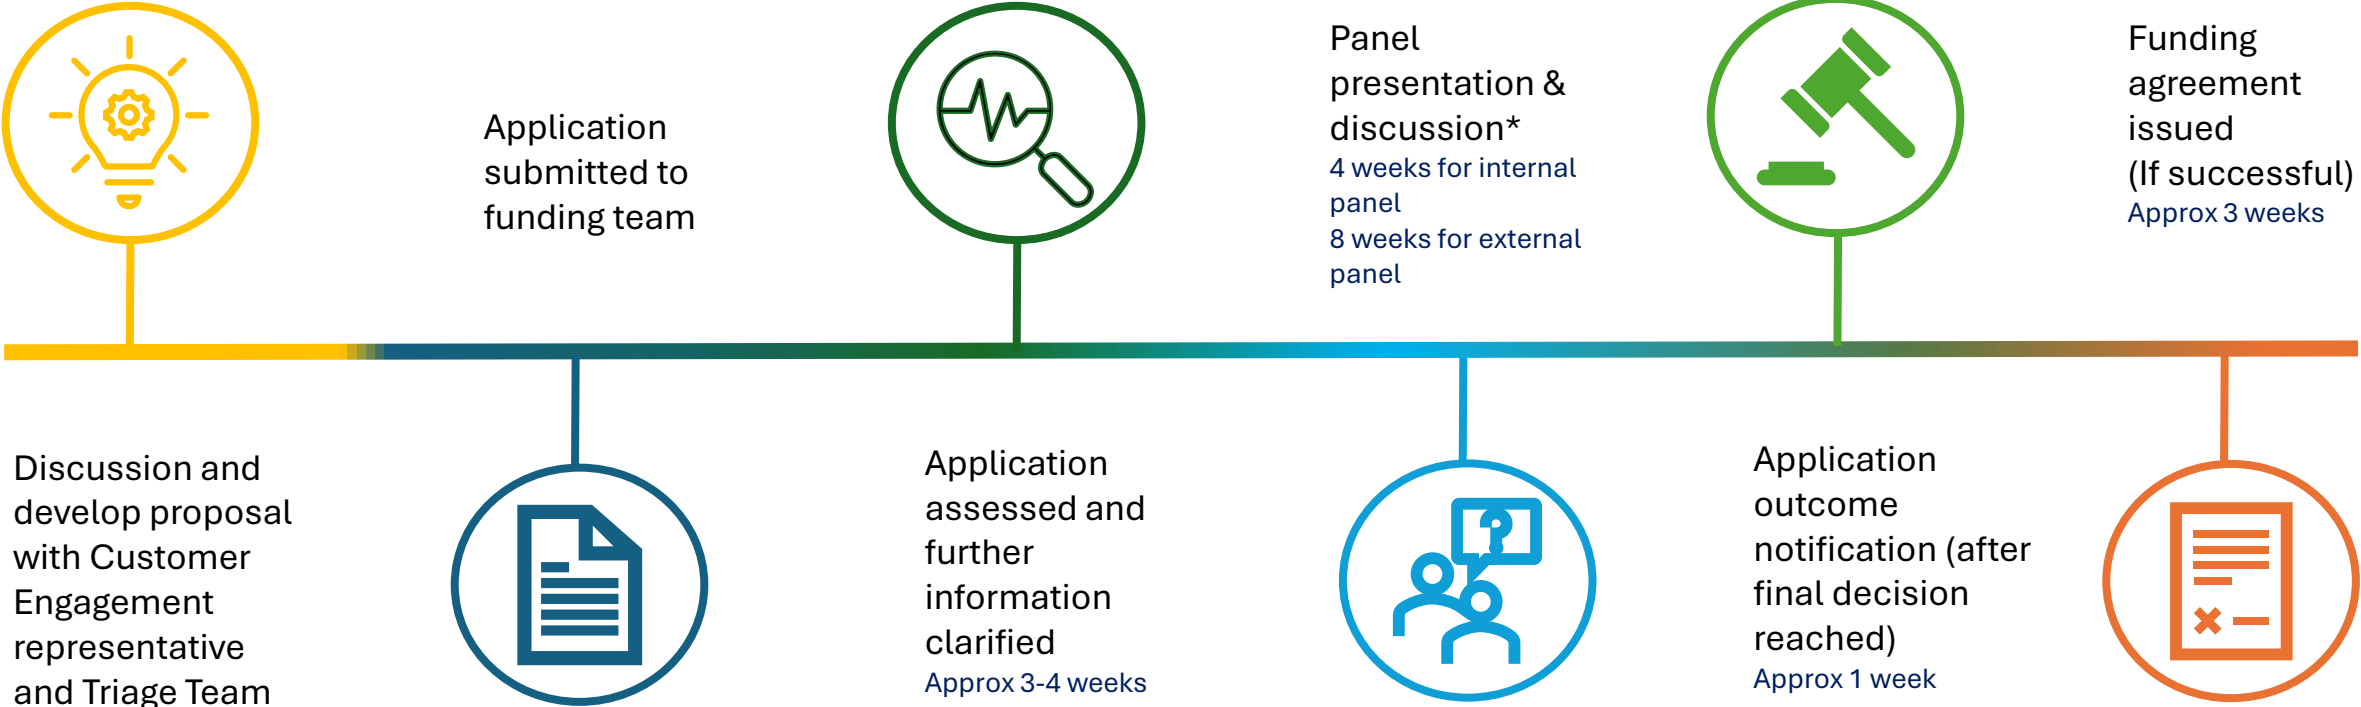

Application process

* Internal panel presentation for all applications >£100,000 and additional presentation to an External panel for all applications >£250,000

** From application submitted to funding agreement please allow 3 months (all applications are unique, and this timeframe may vary)

*** Lead application employer is invited to present the challenge and solution to the internal panel only